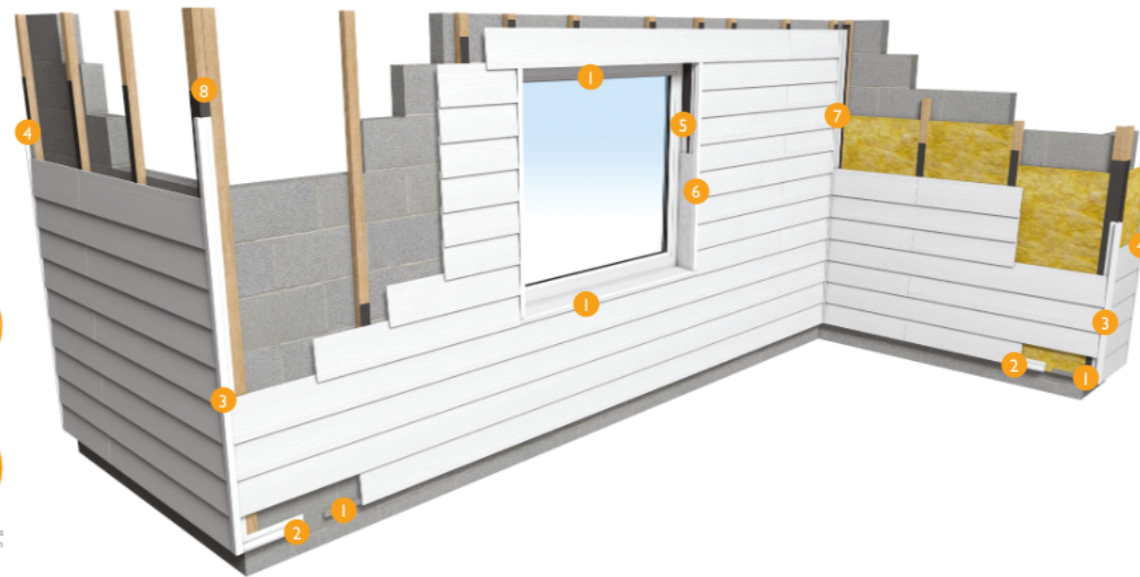

CEDRAL

Timelessly beautiful facades

CEDRAL LAP

Cedral Lap planks are fitted together in a traditional lapped style.

- ✓ low maintenance
- ✓ factory applied colour
- ✓ easy to install

CEDRAL CLICK

Cedral Click planks are fitted together flush, creating a modern and contemporary facade. Available in two finishes.