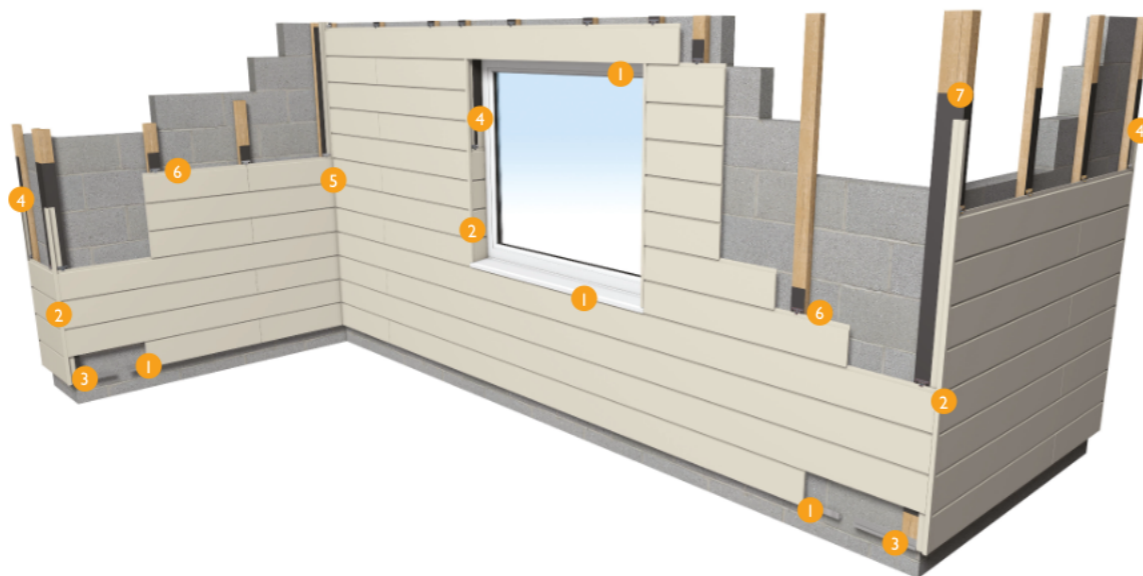

CEDRAL

Timelessly beautiful facades

CEDRAL LAP

Cedral Lap planks are fitted together in a traditional lapped style.

- ✓ low maintenance
- ✓ factory applied colour
- ✓ easy to install

CEDRAL CLICK

Cedral Click planks are fitted together flush, creating a modern and contemporary facade. Available in two finishes.